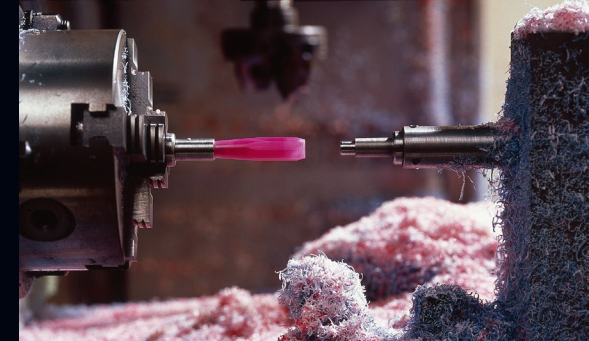

Fountain Pen Roller

NIB SIZES

**Penna Stilografica
Fountain Pen**

ISCFN_AW

**Roller
Rollerball Pen**

ISCFNRAW

THE CONNOISSEUR'S CHOICE

More than a century of innovation, meticulous craftsmanship, and unmistakably Italian design has made Montegrappa a showcase name in the world's best department stores and boutiques. Located in the heart of one of Europe's most celebrated cultural and industrial regions – Montegrappa's Venetian factory also manufactures bespoke luxury pens for corporate clients, as well as world-class luxury brands. Dignitaries, celebrities and collectors covet Montegrappa's opulent materials, audacious designs and handmade excellence. With increasing numbers of people finding sanctuary and identity in pen and paper, many are discovering Montegrappa's air and writing joy that insiders have known about for decades.