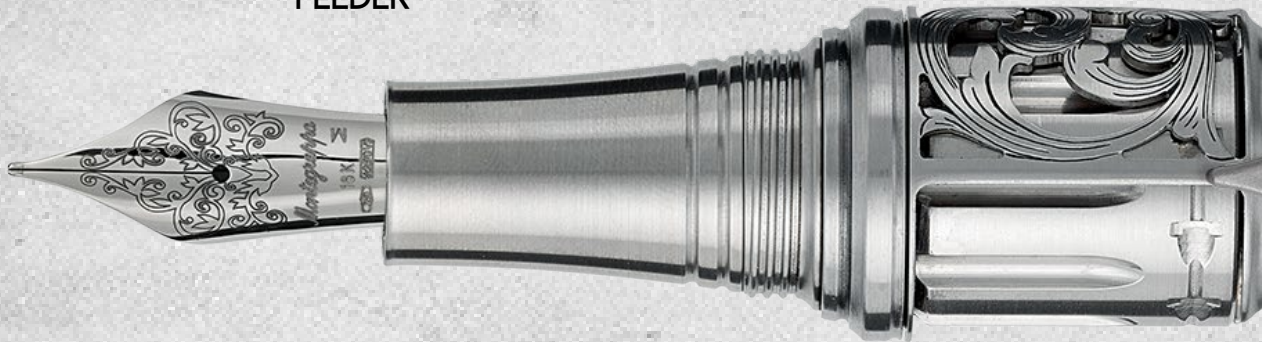

E' UNA PENNA DALLE DIMENSIONI STRAORDINARIE, SOPRATTUTTO PER LA CIRCONFERENZA. IL SUO CORPO VOLUMINOSO È REALIZZATO IN UN ACCIAIO BRUNITO CHE RICORDA LA CARATTERISTICA FINITURA DELLE ARMI DA FUOCO. L'IMPUGNATURA DEL FUSTO È REALIZZATA IN LEGNO DI QUERCIA DI CIRCA 4200 ANNI, CHE SI ABBINA PERFETTAMENTE AL COLORE SCURO E TERROSO DELLA PENNA-PISTOLA. IL CORPO DELLA PENNA È CARATTERIZZATO DA DELIZIOSI ACCENTI DORATI.

AN OUTSIZED PEN OF IMPRESSIVE GIRTH, ITS VOLUMINOUS BODY IS MADE IN BURNISHED STAINLESS STEEL. THE "HANDLE" SEGMENT OF THE BODY, OR "BARREL", IS CRAFTED IN A 4200-YEAR-OLD BOG-OAK SELECTED TO MATCH AND COMPLEMENT THE DARK, EARTHY COLOURS OF THE PISTOL-PEN. PROVIDING CONTRASTING ACCENTS TO ITS NEAR-BLACK PRESENCE ARE DETAILS FASHIONED IN GOLD PLATED BRASS, TO ENRICH THE DESIGN IN THE MANNER OF HIGHLIGHTED NAILS AND BULLET "HEADS".

REVOLVER WILL BE AVAILABLE ONLY IN A LIMITED RUN OF 300 FOUNTAIN PENS. ITS NIB IS MADE OF 18K GOLD WITH AN EBONITE FEEDER AND IS OFFERED IN THE GRADES OF FINE, MEDIUM AND BROAD. WHETHER INTENDED FOR THE GUN COLLECTOR, THE PEN AFICIONADO OR SIMPLY ONE WHO APPRECIATES TECHNICAL ORIGINALITY, REVOLVER WILL BE CERTAIN TO START CONVERSATIONS AND INSPIRE CONTROVERSY.

PENNA STILOGRAFICA
FOUNTAIN PEN

ISR1N_IW

A

R

STAINLESS STEEL BODY WITH GOLD PLATED ACCENTS

SOLID 18K GOLD NIB WITH 8MM EBONITE FEEDER

PATENTED POWER-PUSH FILLING MECHANISM

FUNCTIONAL REVOLVING CHAMBER
WITH FAUX BULLETS